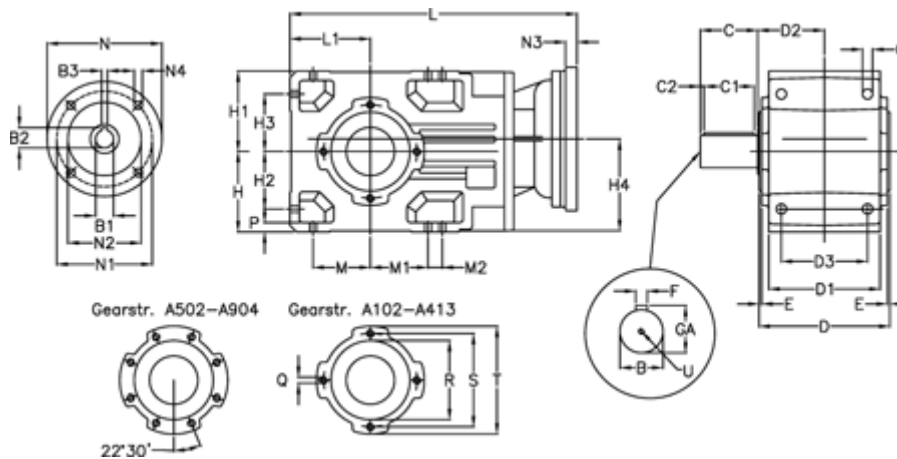

Article number: 29600109161220
 Description: Bevel helical gearbox
 A102UR-91,6-P63B5

Measures

B = 25	D1 = 95	H1 = 70	M2 = 0	Q = M8x12
B1 = 11	D2 = 63.0	H2 = 50	N = 140	R = 80
B2 = 12.8	D3 = 75	H3 = 50	N1 = 115	S = 100
B3 = 4	Description = A102UR-xx-P63 B5	H4 = 83.0	N2 = 95	T = 120
C = 45	E = 3.0	L = 282.5	N3 = -	U = M8x19
C1 = 35	F = 8	L1 = 70	N4 = M8x19	
C2 = 5.0	GA = 28	M = 50	O = 9.5	
D = 117	H = 70	M1 = 50	P = 9	